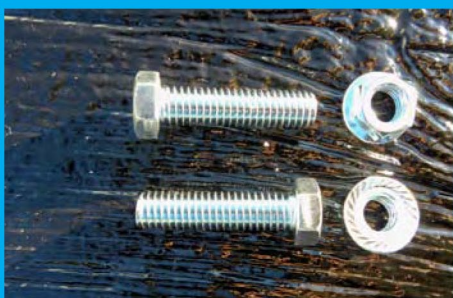

**3/8 1-1/2" HEX
BOLT AND NUT
BAG**

3/8" - 16 X 1 1/2" HEX BOLT
3/8" X 16 FLANGED SERRATED NUT

USE FOR BOLTING TOGETHER
TORSION SPRINGS

1-Bag
50 Nuts / 50 Bolts

**3/8 1-1/2" HEX HEAD
NUTS AND BOLTS**

PART # 3/8SPRBNPK

Dealer Pack: 25 QTY WT 58 lbs

Master Pack: 50 QTY WT 116 lbs

Super Pack: 75 QTY WT 174 lbs